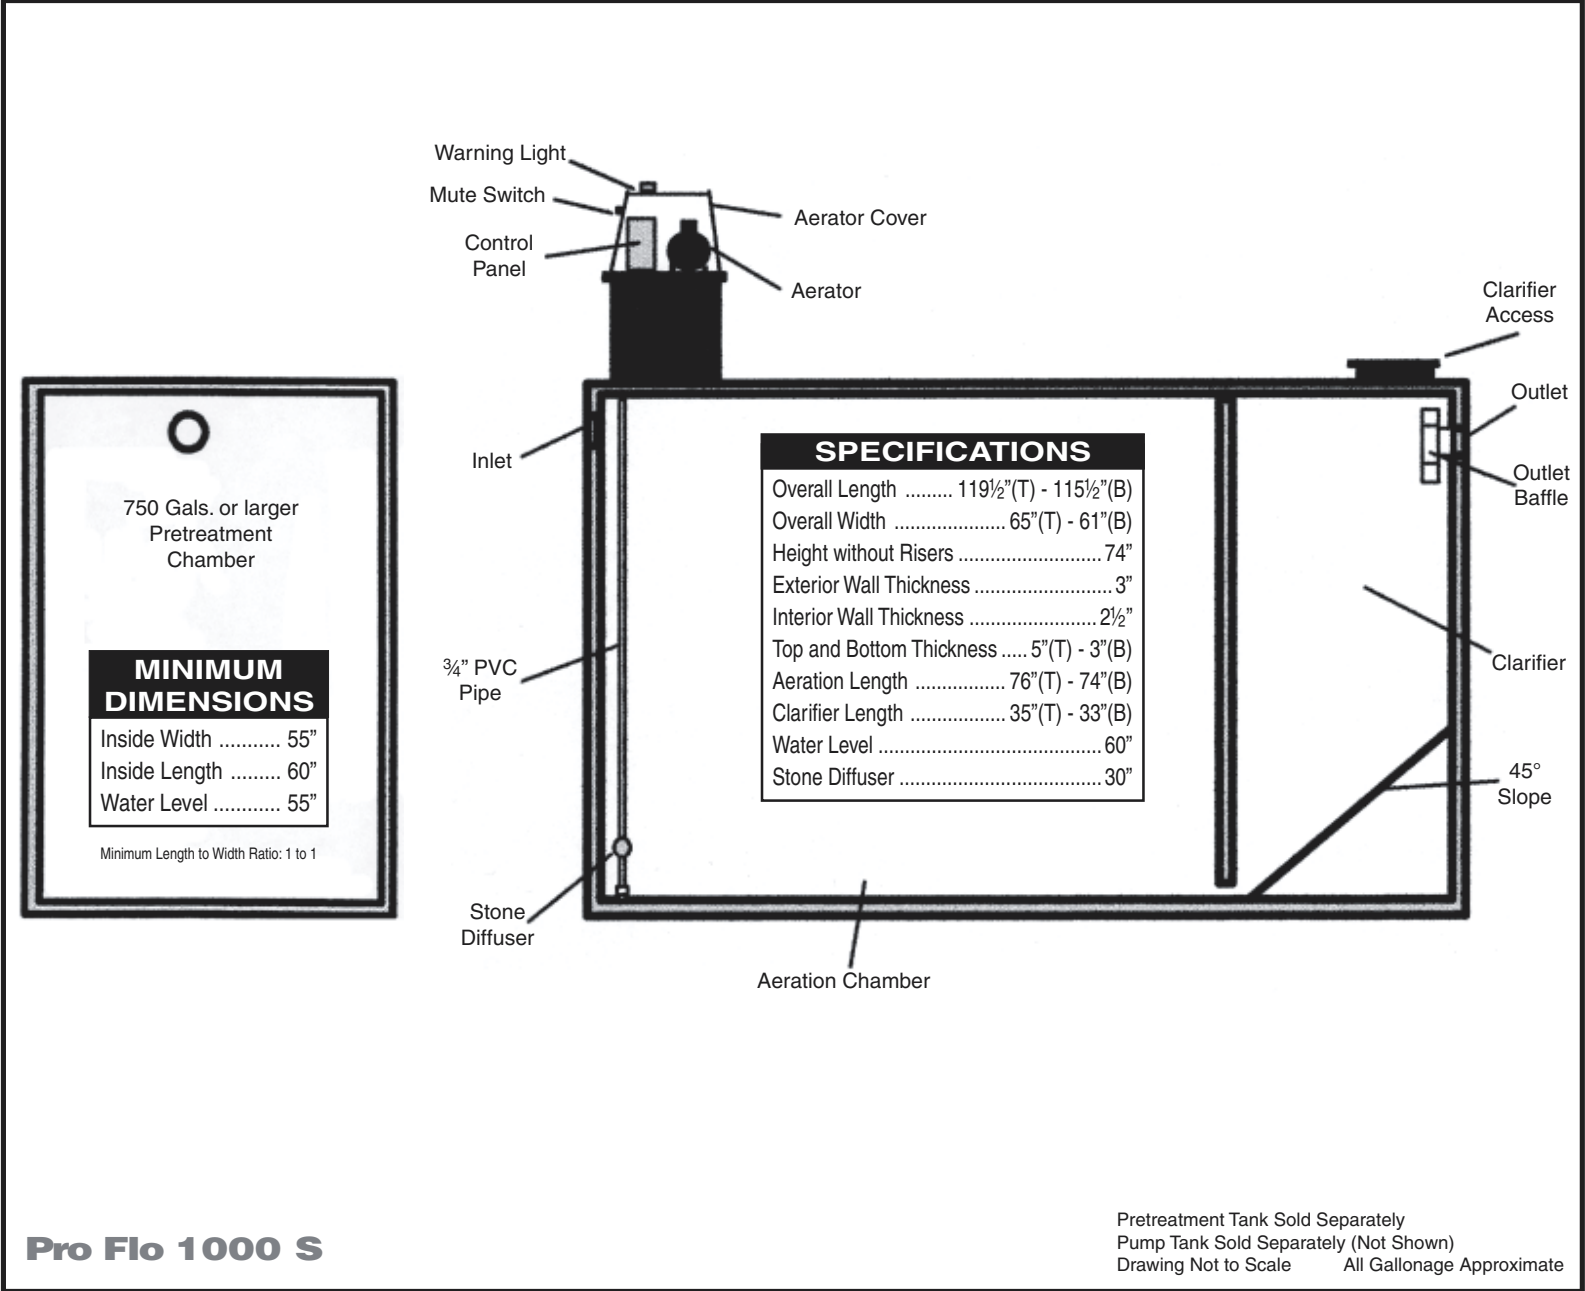

Pro Flo 1000 S System Diagram

Pro Flo 1000 S

Pretreatment Tank Sold Separately
 Pump Tank Sold Separately (Not Shown)
 Drawing Not to Scale All Gallonage Approximate