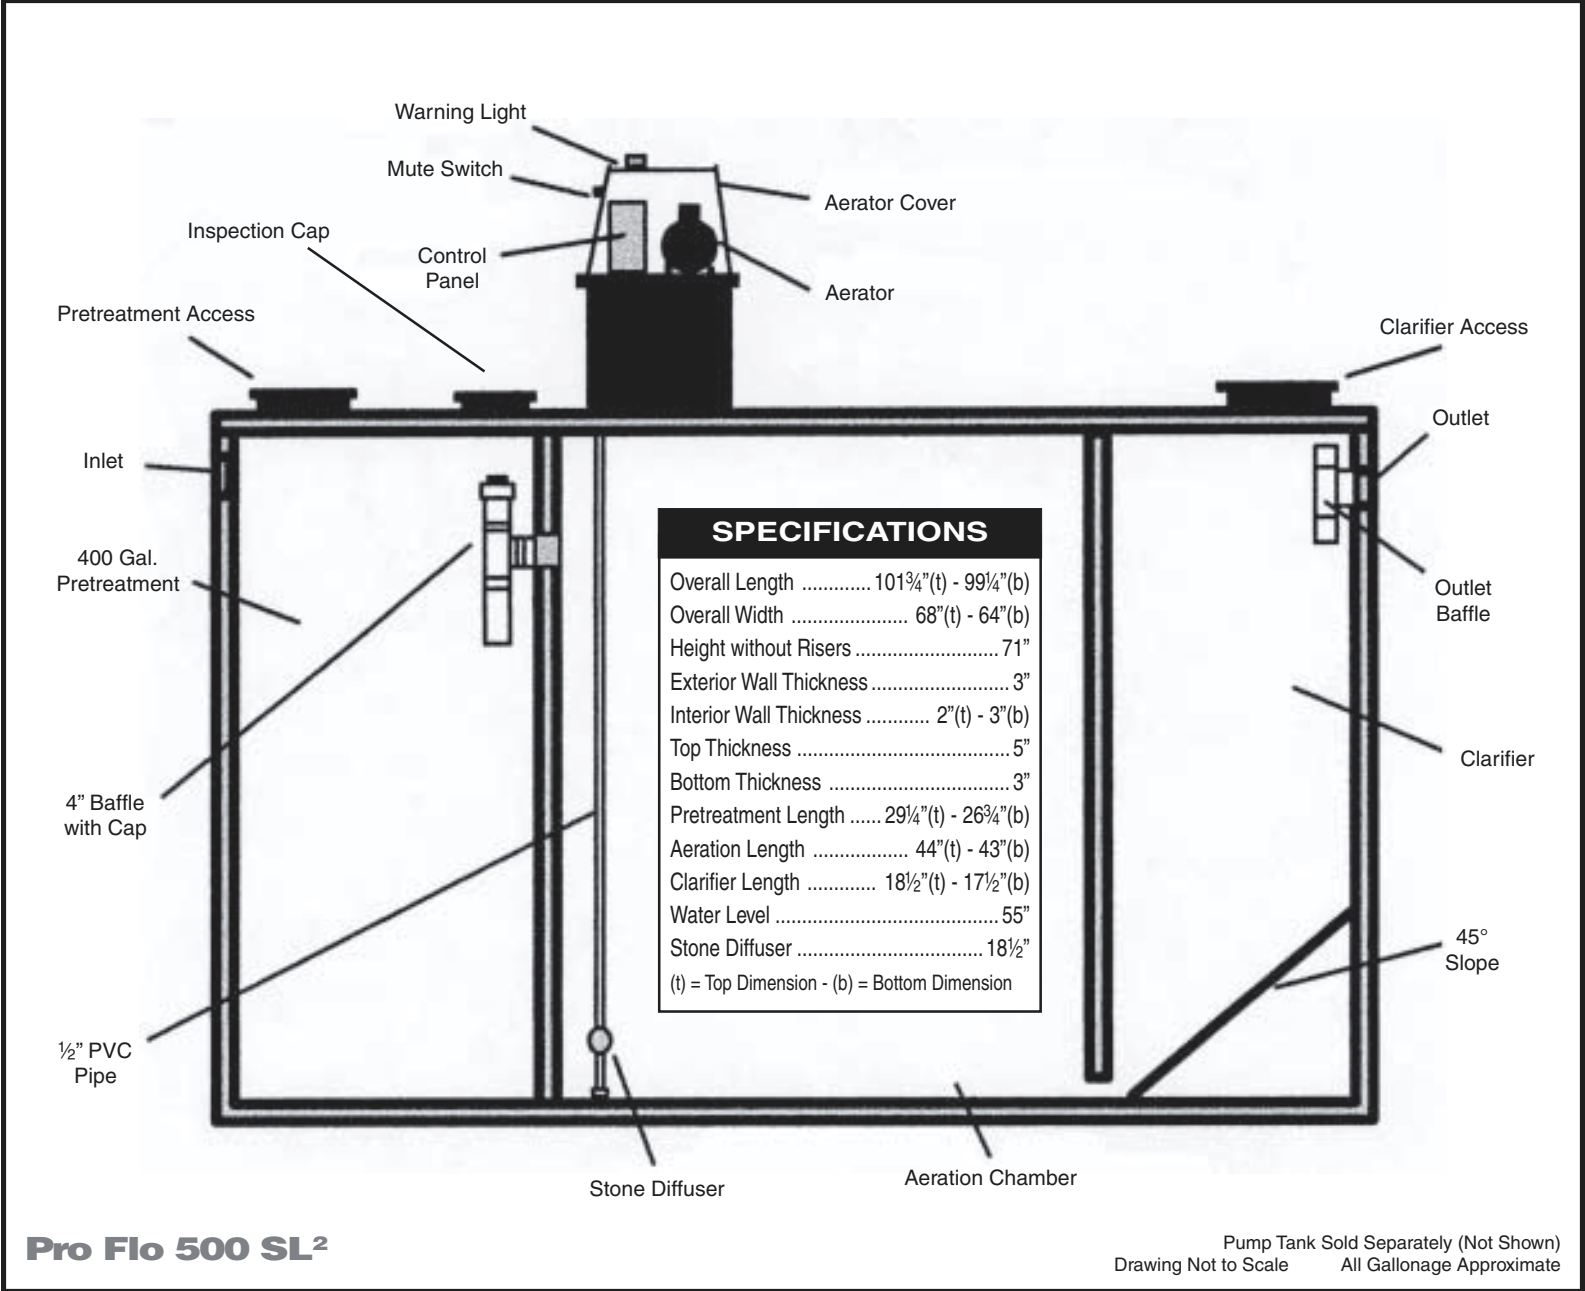

# Pro Flo 500 SL<sup>2</sup> System Diagram

**Pro Flo 500 SL<sup>2</sup>**

Pump Tank Sold Separately (Not Shown)  
 Drawing Not to Scale All Gallonage Approximate