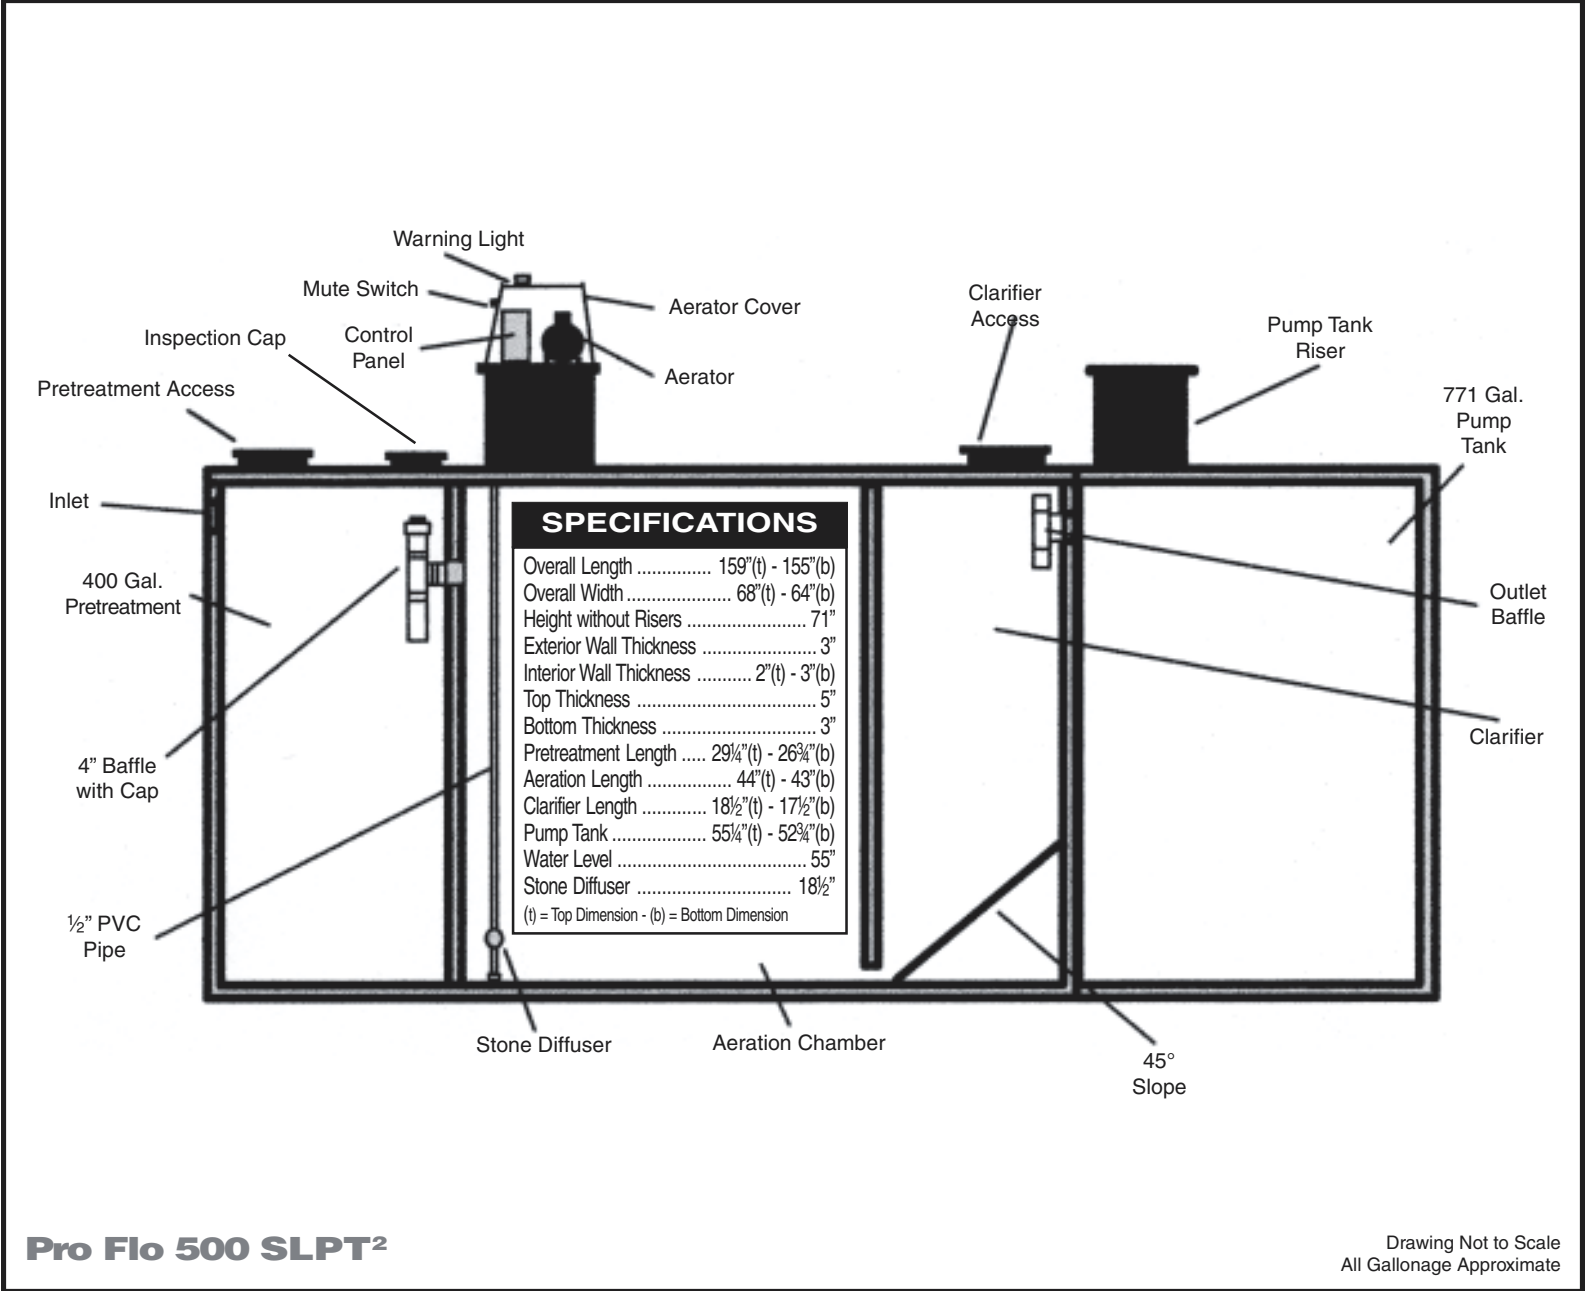

Pro Flo 500 SLPT² System Diagram

Pro Flo 500 SLPT²

Drawing Not to Scale
All Gallonage Approximate