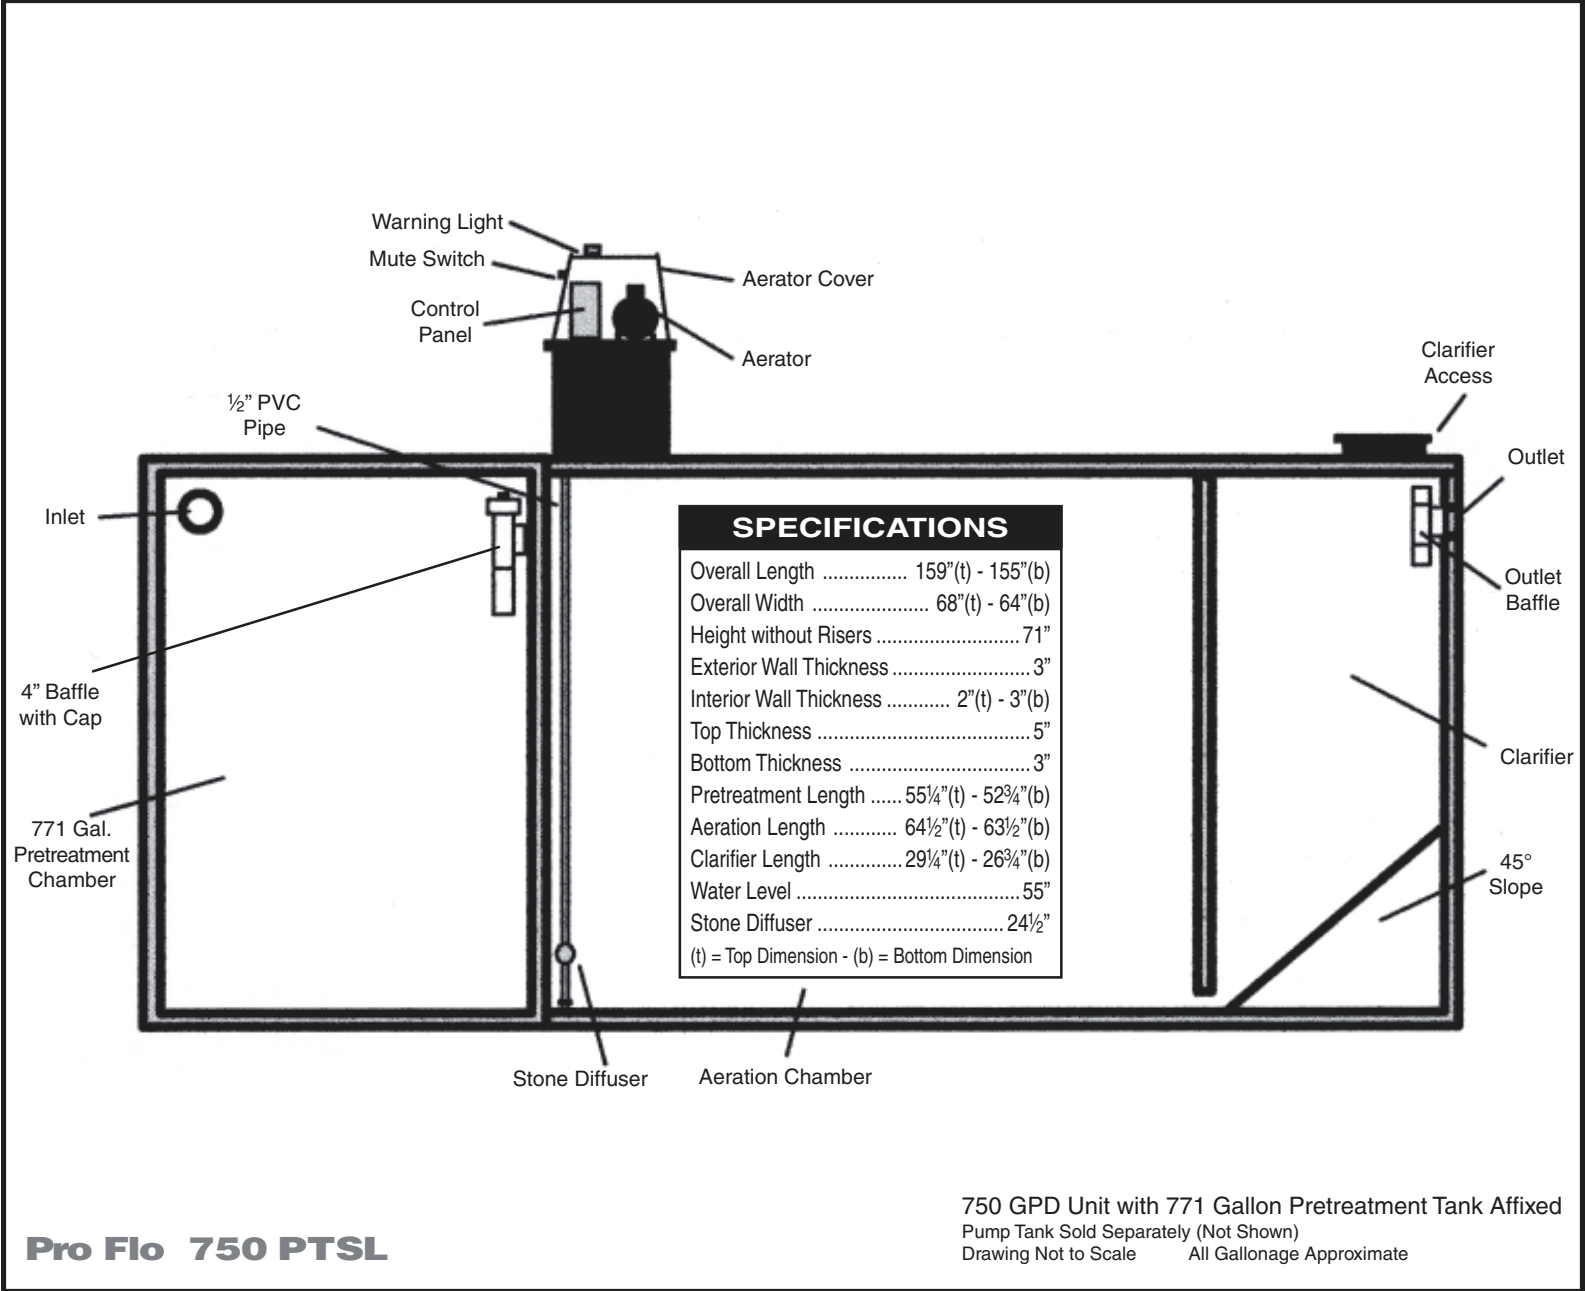

Pro Flo 750 PTSL System Diagram

Pro Flo 750 PTSL

750 GPD Unit with 771 Gallon Pretreatment Tank Affixed
 Pump Tank Sold Separately (Not Shown)
 Drawing Not to Scale All Gallonage Approximate